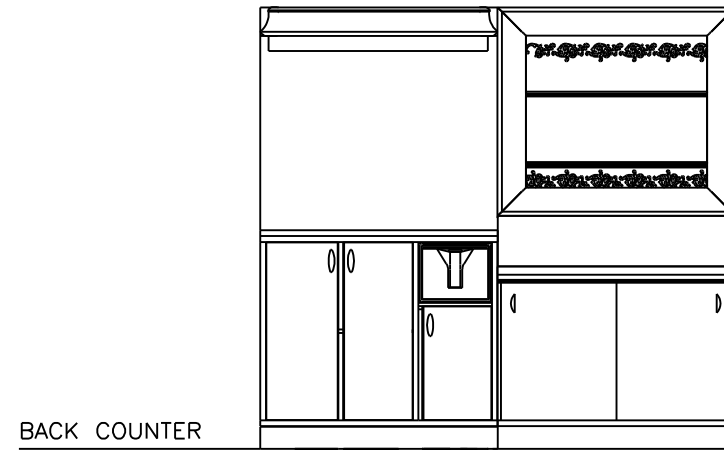

COPY TO SEND US BACK SIGNED FOR AGREEMENT OF THE PROJECT AND RELEVANT DIMENSIONS

File name KNA12-11_R3		Client KNA GASTRO, SPOL S.R.O.	
Date 12/11/2009	Last modified 18/11/2009	Line STILUS MIRROR	
Designed by F.RIGHI	Scale 1:50	Front panel colour POLISHED CREAM COLOUR LAMINATE AND CREAM MIRROR W/DECOR	
		Serving top CARRARA WHITE MARBLE (1° GROUP)	
		Plinth POLISHED ALUMINIUM	
		Decorative optionalis -	
		Condensing units -	
		Back counters STILUS	Footboard NOT SUPPLIED
		Reference PD REF. "MOSTRA"	