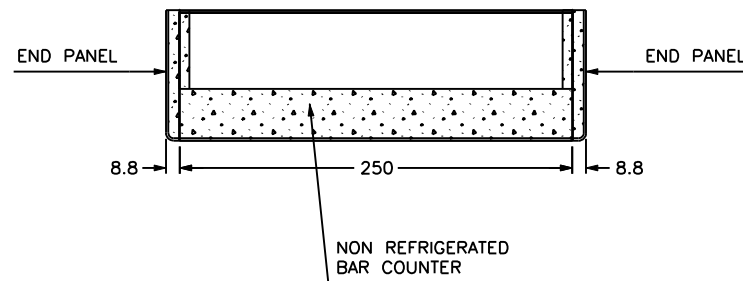

COPY TO SEND US BACK SIGNED FOR AGREEMENT OF THE PROJECT AND RELEVANT DIMENSIONS

File name KNA12-11_R3		Client KNA GASTRO, SPOL S.R.O.	
Date 12/11/2009	Last modified 18/11/2009	Line STILUS MIRROR	
Designed by F.RIGHI	Scale 1:50	Front panel colour POLISHED CREAM COLOUR LAMINATE AND CREAM MIRROR W/DECOR	
		Serving top CARRARA WHITE MARBLE (1° GROUP)	
		Plinth POLISHED ALUMINIUM	
		Decorative optionalis -	
		Condensing units -	
		Back counters STILUS	Footboard NOT SUPPLIED
		Reference PD REF. "MOSTRA"	