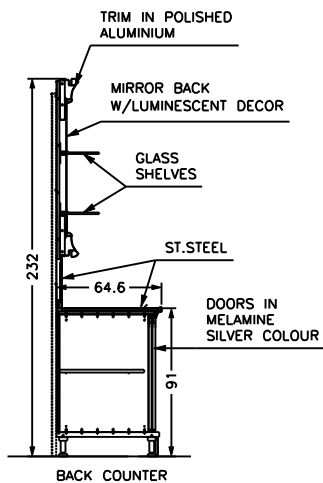

COPY TO SEND US BACK SIGNED FOR AGREEMENT OF THE PROJECT AND RELEVANT DIMENSIONS

File name KNA12-11_R3		Client KNA GASTRO, SPOL S.R.O.	
Date 12/11/2009	Last modified 18/11/2009	Line STILUS MIRROR	
Designed by F.RIGHI	Scale 1:50	Front panel colour POLISHED CREAM COLOUR LAMINATE AND CREAM MIRROR W/DECOR	
		Serving top CARRARA WHITE MARBLE (1° GROUP)	
		Plinth POLISHED ALUMINIUM	
		Decorative optionalis -	
		Condensing units -	
		Back counters STILUS	Footboard NOT SUPPLIED
		Reference PD REF. "MOSTRA"	