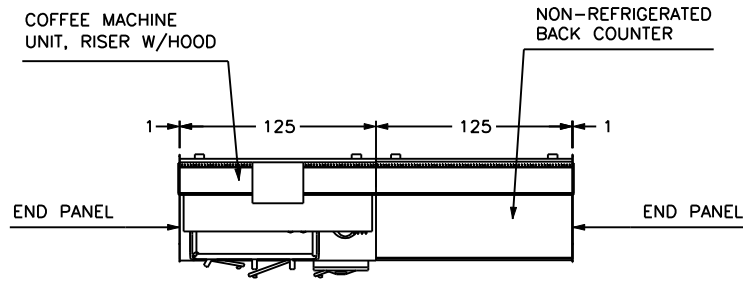

COPY TO SEND US BACK SIGNED FOR AGREEMENT OF THE PROJECT AND RELEVANT DIMENSIONS

File name KNA12-11_R3		Client KNA GASTRO, SPOL S.R.O.	
Date 12/11/2009	Last modified 18/11/2009	Line STILUS MIRROR	
Designed by F.RIGHI	Scale 1:50	Front panel colour POLISHED CREAM COLOUR LAMINATE AND CREAM MIRROR W/DECOR	
		Serving top CARRARA WHITE MARBLE (1° GROUP)	
		Plinth POLISHED ALUMINIUM	
		Decorative optionalis -	
		Condensing units -	
		Back counters STILUS	Footboard NOT SUPPLIED
		Reference PD REF. "MOSTRA"	