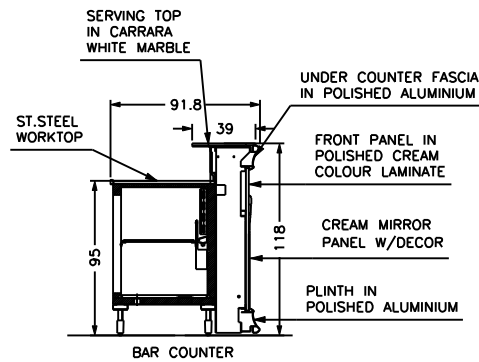

COPY TO SEND US BACK SIGNED FOR AGREEMENT OF THE PROJECT AND RELEVANT DIMENSIONS

File name KNA12-11_R3		Client KNA GASTRO, SPOL S.R.O.	
Date 12/11/2009	Last modified 18/11/2009	Line STILUS MIRROR	
Designed by F.RIGHI	Scale 1:50	Front panel colour POLISHED CREAM COLOUR LAMINATE AND CREAM MIRROR W/DECOR	
		Serving top CARRARA WHITE MARBLE (1° GROUP)	
		Plinth POLISHED ALUMINIUM	
		Decorative optionalis -	
		Condensing units -	
		Back counters STILUS	Footboard NOT SUPPLIED
		Reference PD REF. "MOSTRA"	