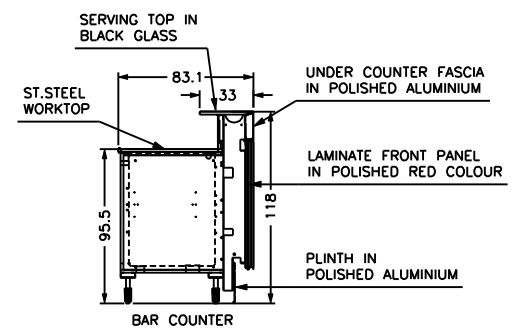

COPY TO SEND US BACK SIGNED FOR AGREEMENT OF THE PROJECT AND RELEVANT DIMENSIONS

<b>File name</b> KNA12-11_R4		<b>Client</b> KNA GASTRO, SPOL S.R.O.	
<b>Date</b> 12/11/2009	<b>Last modified</b> 18/11/2009	<b>Line</b> SKINNER	
<b>Designed by</b> F.RIGHI	<b>Scale</b> 1:50	<b>Front panel colour</b> POLISHED RED COLOUR	
		<b>Serving top</b> BLACK GLASS	
		<b>Plinth</b> POLISHED ALUMINIUM	
		<b>Decorative options</b> -	
		<b>Condensing units</b> -	
		<b>Back counters</b> MEMPHIS	
<b>Reference</b> PD		<b>REF. "MOSTRA"</b>	