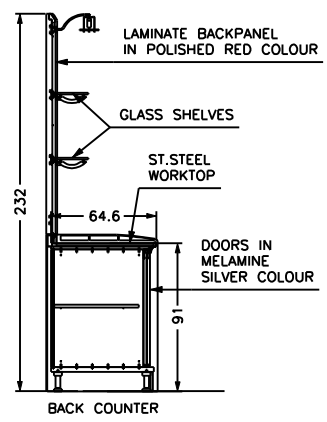

COPY TO SEND US BACK SIGNED FOR AGREEMENT OF THE PROJECT AND RELEVANT DIMENSIONS

File name KNA12-11_R4		Client KNA GASTRO, SPOL S.R.O.	
Date 12/11/2009	Last modified 18/11/2009	Line SKINNER	Front panel colour POLISHED RED COLOUR
Designed by F.RIGHI	Scale 1:50	Serving top BLACK GLASS	
		Plinth POLISHED ALUMINIUM	
		Decorative options -	
		Condensing units -	
		Back counters MEMPHIS	Footboard NOT SUPPLIED
		Reference PD	REF. "MOSTRA"