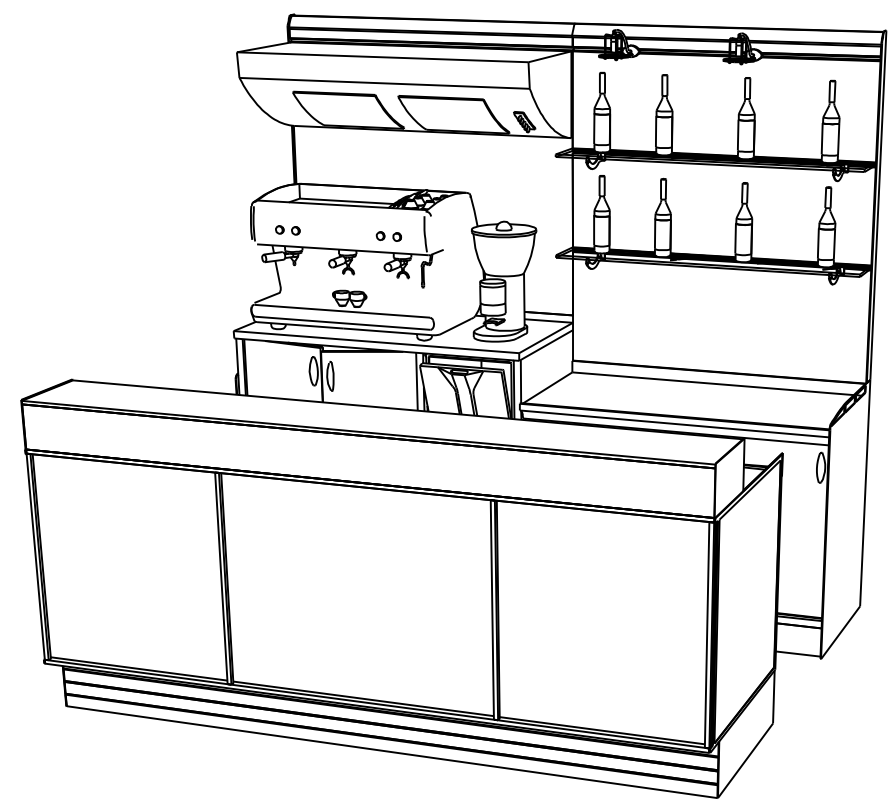

COPY TO SEND US BACK SIGNED FOR AGREEMENT OF THE PROJECT AND RELEVANT DIMENSIONS

File name KNA12-11_R4		Client KNA GASTRO, SPOL S.R.O.	
Date 12/11/2009	Last modified 18/11/2009	Line SKINNER	Front panel colour POLISHED RED COLOUR
Designed by F.RIGHI	Scale 1:50	Serving top BLACK GLASS	
		Plinth POLISHED ALUMINIUM	
		Decorative options -	
		Condensing units -	
		Back counters MEMPHIS	Footboard NOT SUPPLIED
		Reference PD	REF. "MOSTRA"