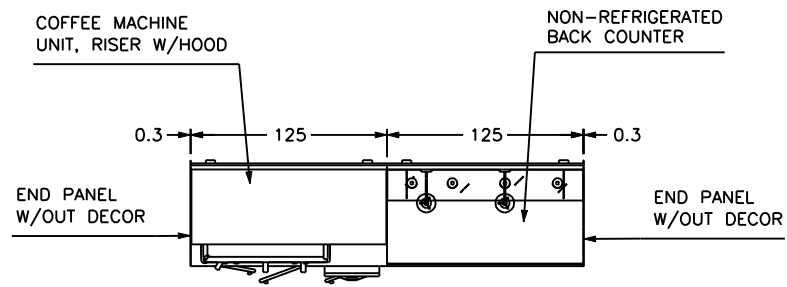

COPY TO SEND US BACK SIGNED FOR AGREEMENT OF THE PROJECT AND RELEVANT DIMENSIONS

File name KNA12-11_R4		Client KNA GASTRO, SPOL S.R.O.	
Date 12/11/2009	Last modified 18/11/2009	Line SKINNER	Front panel colour POLISHED RED COLOUR
Designed by F.RIGHI	Scale 1:50	Serving top BLACK GLASS	
		Plinth POLISHED ALUMINIUM	
		Decorative options -	
		Condensing units -	
		Back counters MEMPHIS	Footboard NOT SUPPLIED
		Reference PD	REF. "MOSTRA"