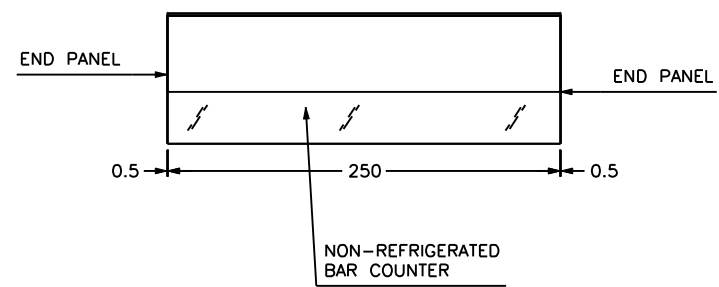

COPY TO SEND US BACK SIGNED FOR AGREEMENT OF THE PROJECT AND RELEVANT DIMENSIONS

<b>File name</b> KNA12-11_R4		<b>Client</b> KNA GASTRO, SPOL S.R.O.	
<b>Date</b> 12/11/2009	<b>Last modified</b> 18/11/2009	<b>Line</b> SKINNER	
<b>Designed by</b> F.RIGHI	<b>Scale</b> 1:50	<b>Front panel colour</b> POLISHED RED COLOUR	
		<b>Serving top</b> BLACK GLASS	
		<b>Plinth</b> POLISHED ALUMINIUM	
		<b>Decorative options</b> -	
		<b>Condensing units</b> -	
		<b>Back counters</b> MEMPHIS	
<b>Reference</b> PD		<b>REF. "MOSTRA"</b>	