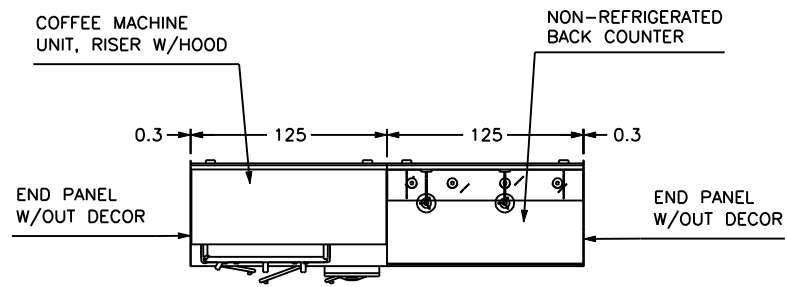

COPY TO SEND US BACK SIGNED FOR AGREEMENT OF THE PROJECT AND RELEVANT DIMENSIONS

<b>File name</b> KNA12-11_R4		<b>Client</b> KNA GASTRO, SPOL S.R.O.	
<b>Date</b> 12/11/2009	<b>Last modified</b> 18/11/2009	<b>Line</b> SKINNER	
<b>Designed by</b> F.RIGHI	<b>Scale</b> 1:50	<b>Front panel colour</b> POLISHED RED COLOUR	
		<b>Serving top</b> BLACK GLASS	
		<b>Plinth</b> POLISHED ALUMINIUM	
		<b>Decorative options</b> -	
		<b>Condensing units</b> -	
		<b>Back counters</b> MEMPHIS	
<b>Reference</b> PD		<b>REF. "MOSTRA"</b>	