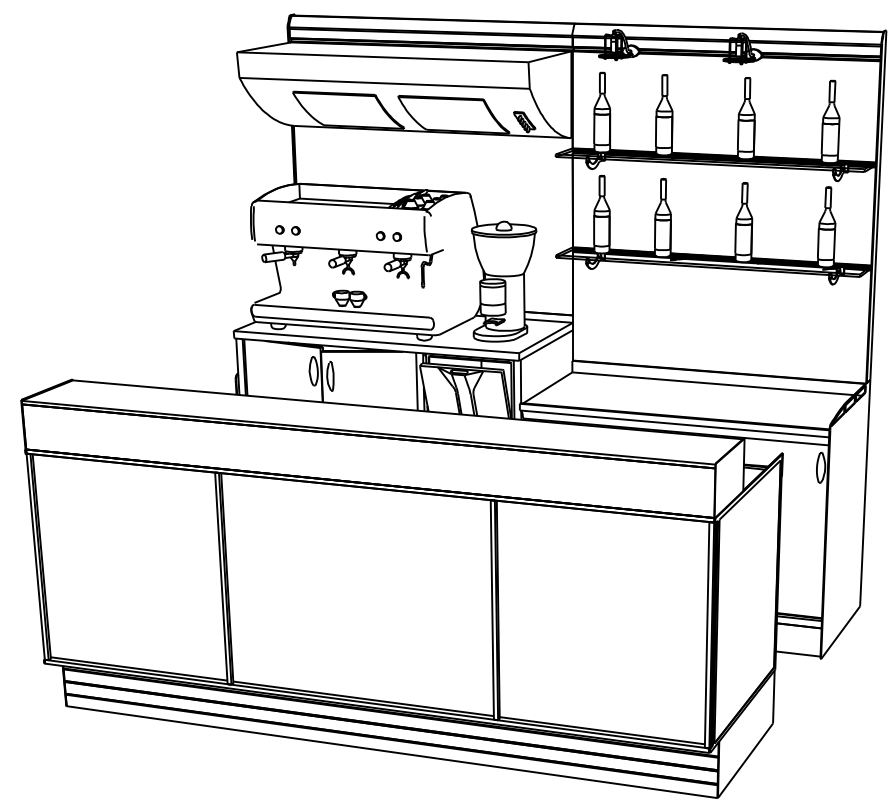

COPY TO SEND US BACK SIGNED FOR AGREEMENT OF THE PROJECT AND RELEVANT DIMENSIONS

<b>File name</b> KNA12-11_R4		<b>Client</b> KNA GASTRO, SPOL S.R.O.	
<b>Date</b> 12/11/2009	<b>Last modified</b> 18/11/2009	<b>Line</b> SKINNER	
<b>Designed by</b> F.RIGHI	<b>Scale</b> 1:50	<b>Front panel colour</b> POLISHED RED COLOUR	
		<b>Serving top</b> BLACK GLASS	
		<b>Plinth</b> POLISHED ALUMINIUM	
		<b>Decorative options</b> -	
		<b>Condensing units</b> -	
		<b>Back counters</b> MEMPHIS	
<b>Reference</b> PD		<b>REF. "MOSTRA"</b>	