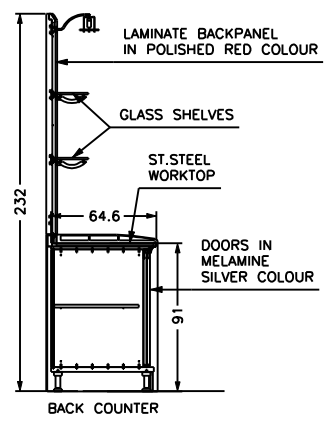

COPY TO SEND US BACK SIGNED FOR AGREEMENT OF THE PROJECT AND RELEVANT DIMENSIONS

<b>File name</b> KNA12-11_R4		<b>Client</b> KNA GASTRO, SPOL S.R.O.	
<b>Date</b> 12/11/2009	<b>Last modified</b> 18/11/2009	<b>Line</b> SKINNER	
<b>Designed by</b> F.RIGHI	<b>Scale</b> 1:50	<b>Front panel colour</b> POLISHED RED COLOUR	
		<b>Serving top</b> BLACK GLASS	
		<b>Plinth</b> POLISHED ALUMINIUM	
		<b>Decorative options</b> -	
		<b>Condensing units</b> -	
		<b>Back counters</b> MEMPHIS	
<b>Reference</b> PD		<b>REF. "MOSTRA"</b>	