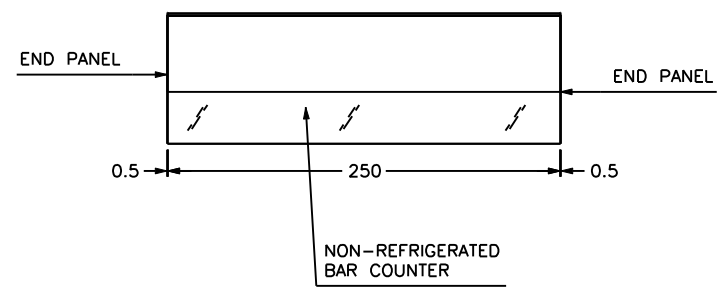

COPY TO SEND US BACK SIGNED FOR AGREEMENT OF THE PROJECT AND RELEVANT DIMENSIONS

File name KNA12-11_R4		Client KNA GASTRO, SPOL S.R.O.	
Date 12/11/2009	Last modified 18/11/2009	Line SKINNER	Front panel colour POLISHED RED COLOUR
Designed by F.RIGHI	Scale 1:50	Serving top BLACK GLASS	
		Plinth POLISHED ALUMINIUM	
		Decorative options -	
		Condensing units -	
		Back counters MEMPHIS	Footboard NOT SUPPLIED
		Reference PD	REF. "MOSTRA"