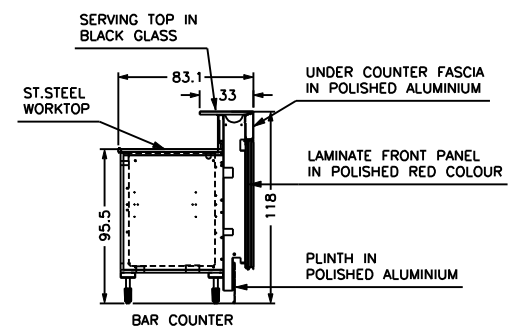

COPY TO SEND US BACK SIGNED FOR AGREEMENT OF THE PROJECT AND RELEVANT DIMENSIONS

File name KNA12-11_R4		Client KNA GASTRO, SPOL S.R.O.	
Date 12/11/2009	Last modified 18/11/2009	Line SKINNER	Front panel colour POLISHED RED COLOUR
Designed by F.RIGHI	Scale 1:50	Serving top BLACK GLASS	
		Plinth POLISHED ALUMINIUM	
		Decorative options -	
		Condensing units -	
		Back counters MEMPHIS	Footboard NOT SUPPLIED
		Reference PD	REF. "MOSTRA"