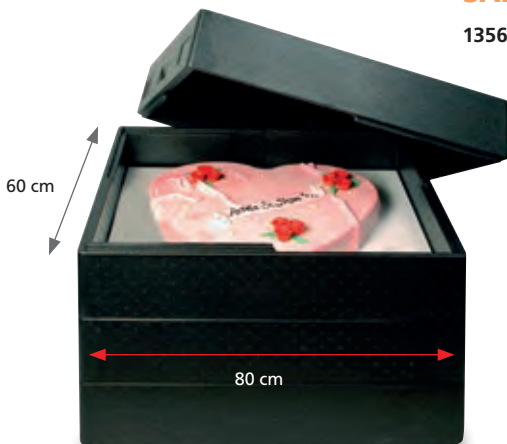

SALTO - reversible stacking system for insulation and transportation

- > stack part on part: flexibly used as box or lid.
One part as box, the other as lid ... = Salto!
- > Various effective heights with only one container size
- > 2 box heights (80, 120 mm) for
5 effective heights (80, 120, 160, 200, 240 mm)
- > ergonomic handles and non-slip bottom outside for stable stacking
- > can be combined with other Thermo Future Boxes and lids
- > space-saving, flexible and cost-effective
- > ideal for cold platters, baking trays, pizza or cakes

Jednoduché prevzatie,
zapustené úchyty sú na
vnútornej strane diagonálne
odsadené

Easy removal, diagonally
positioned inside grips

Systém štítkov je voliteľný pre SALTO
GN 1/1 a 60 x 40

Label system optional for
SALTO GN 1/1 and 60 x 40 (page 33)

als Deckel / as a lid

als Box / as a box

Salto 60 x 80

SALTO BOX

Artikel Nr. Item No.	Bezeichnung Description	Außenmaß mm Outside dimensions mm	Innenmaß mm Inside dimensions mm	Inhalt l Volume l	Farbe Colour
-------------------------	----------------------------	--------------------------------------	-------------------------------------	----------------------	-----------------